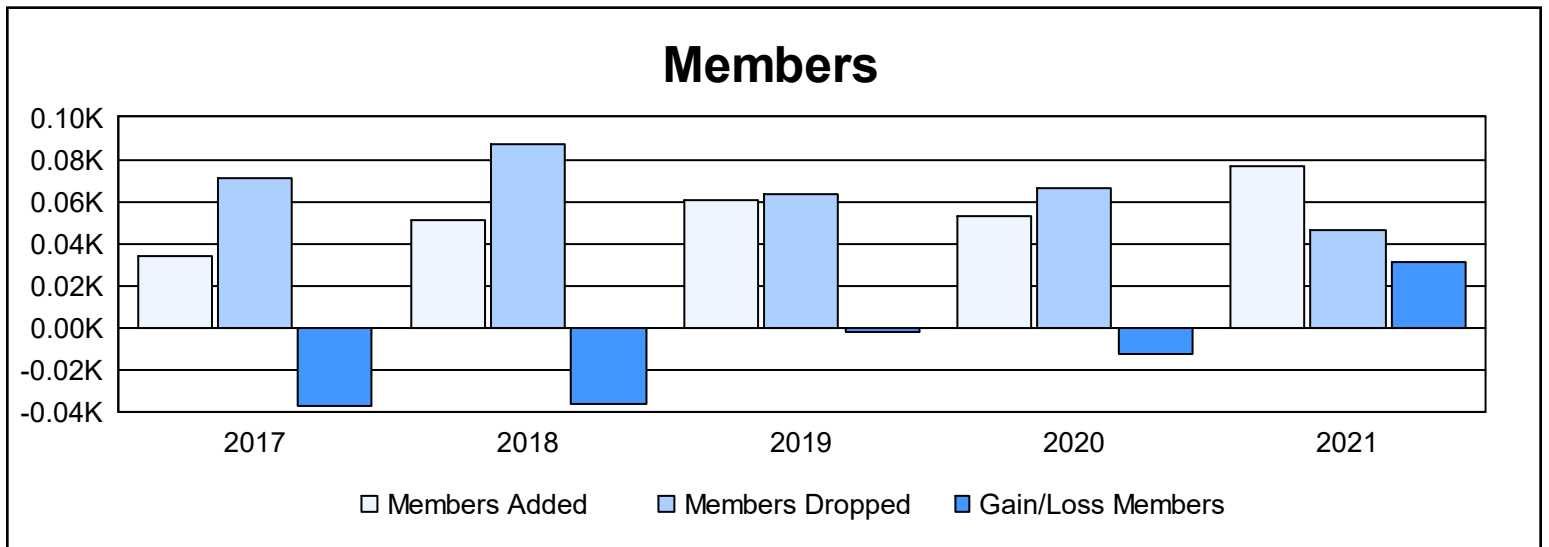

Year	New Clubs	Dropped Clubs	Gain/ Loss Clubs	New Members	Charter Members	Reinstate Members	Transfer Members	Total Member Added	Total Members Dropped	Gain/ Loss Members
2016-2017	0	2	-2	33	1	0	0	34	71	-37
2017-2018	0	1	-1	33	17	1	0	51	87	-36
2018-2019	1	2	-1	41	20	0	0	61	63	-2
2019-2020	0	0	0	49	3	1	0	53	66	-13
2020-2021	1	1	0	45	30	0	2	77	46	31
<b>Average</b>	<b>0</b>	<b>1</b>	<b>-1</b>	<b>40</b>	<b>14</b>	<b>0</b>	<b>0</b>	<b>55</b>	<b>67</b>	<b>-11</b>

### Membership Composition June 2021 Cumulative