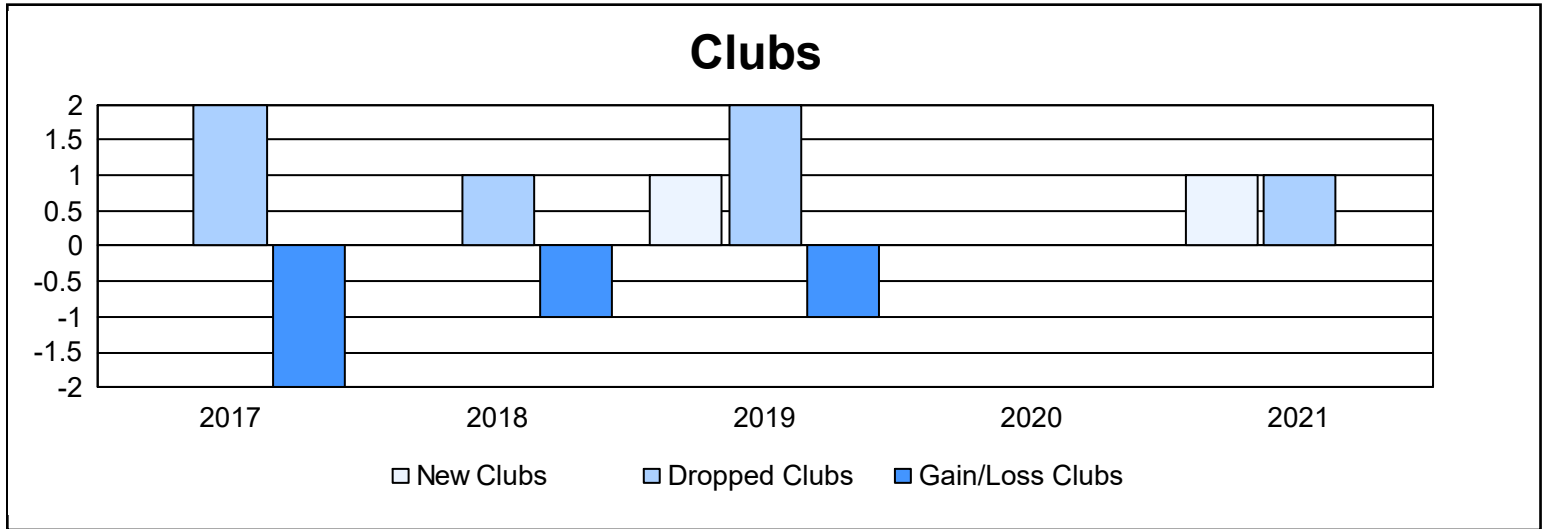

Year	New Clubs	Dropped Clubs	Gain/ Loss Clubs	New Members	Charter Members	Reinstate Members	Transfer Members	Total Member Added	Total Members Dropped	Gain/ Loss Members
2016-2017	0	2	-2	33	1	0	0	34	71	-37
2017-2018	0	1	-1	33	17	1	0	51	87	-36
2018-2019	1	2	-1	41	20	0	0	61	63	-2
2019-2020	0	0	0	49	3	1	0	53	66	-13
2020-2021	1	1	0	45	30	0	2	77	46	31
<b>Average</b>	<b>0</b>	<b>1</b>	<b>-1</b>	<b>40</b>	<b>14</b>	<b>0</b>	<b>0</b>	<b>55</b>	<b>67</b>	<b>-11</b>

### Membership Composition June 2021 Cumulative